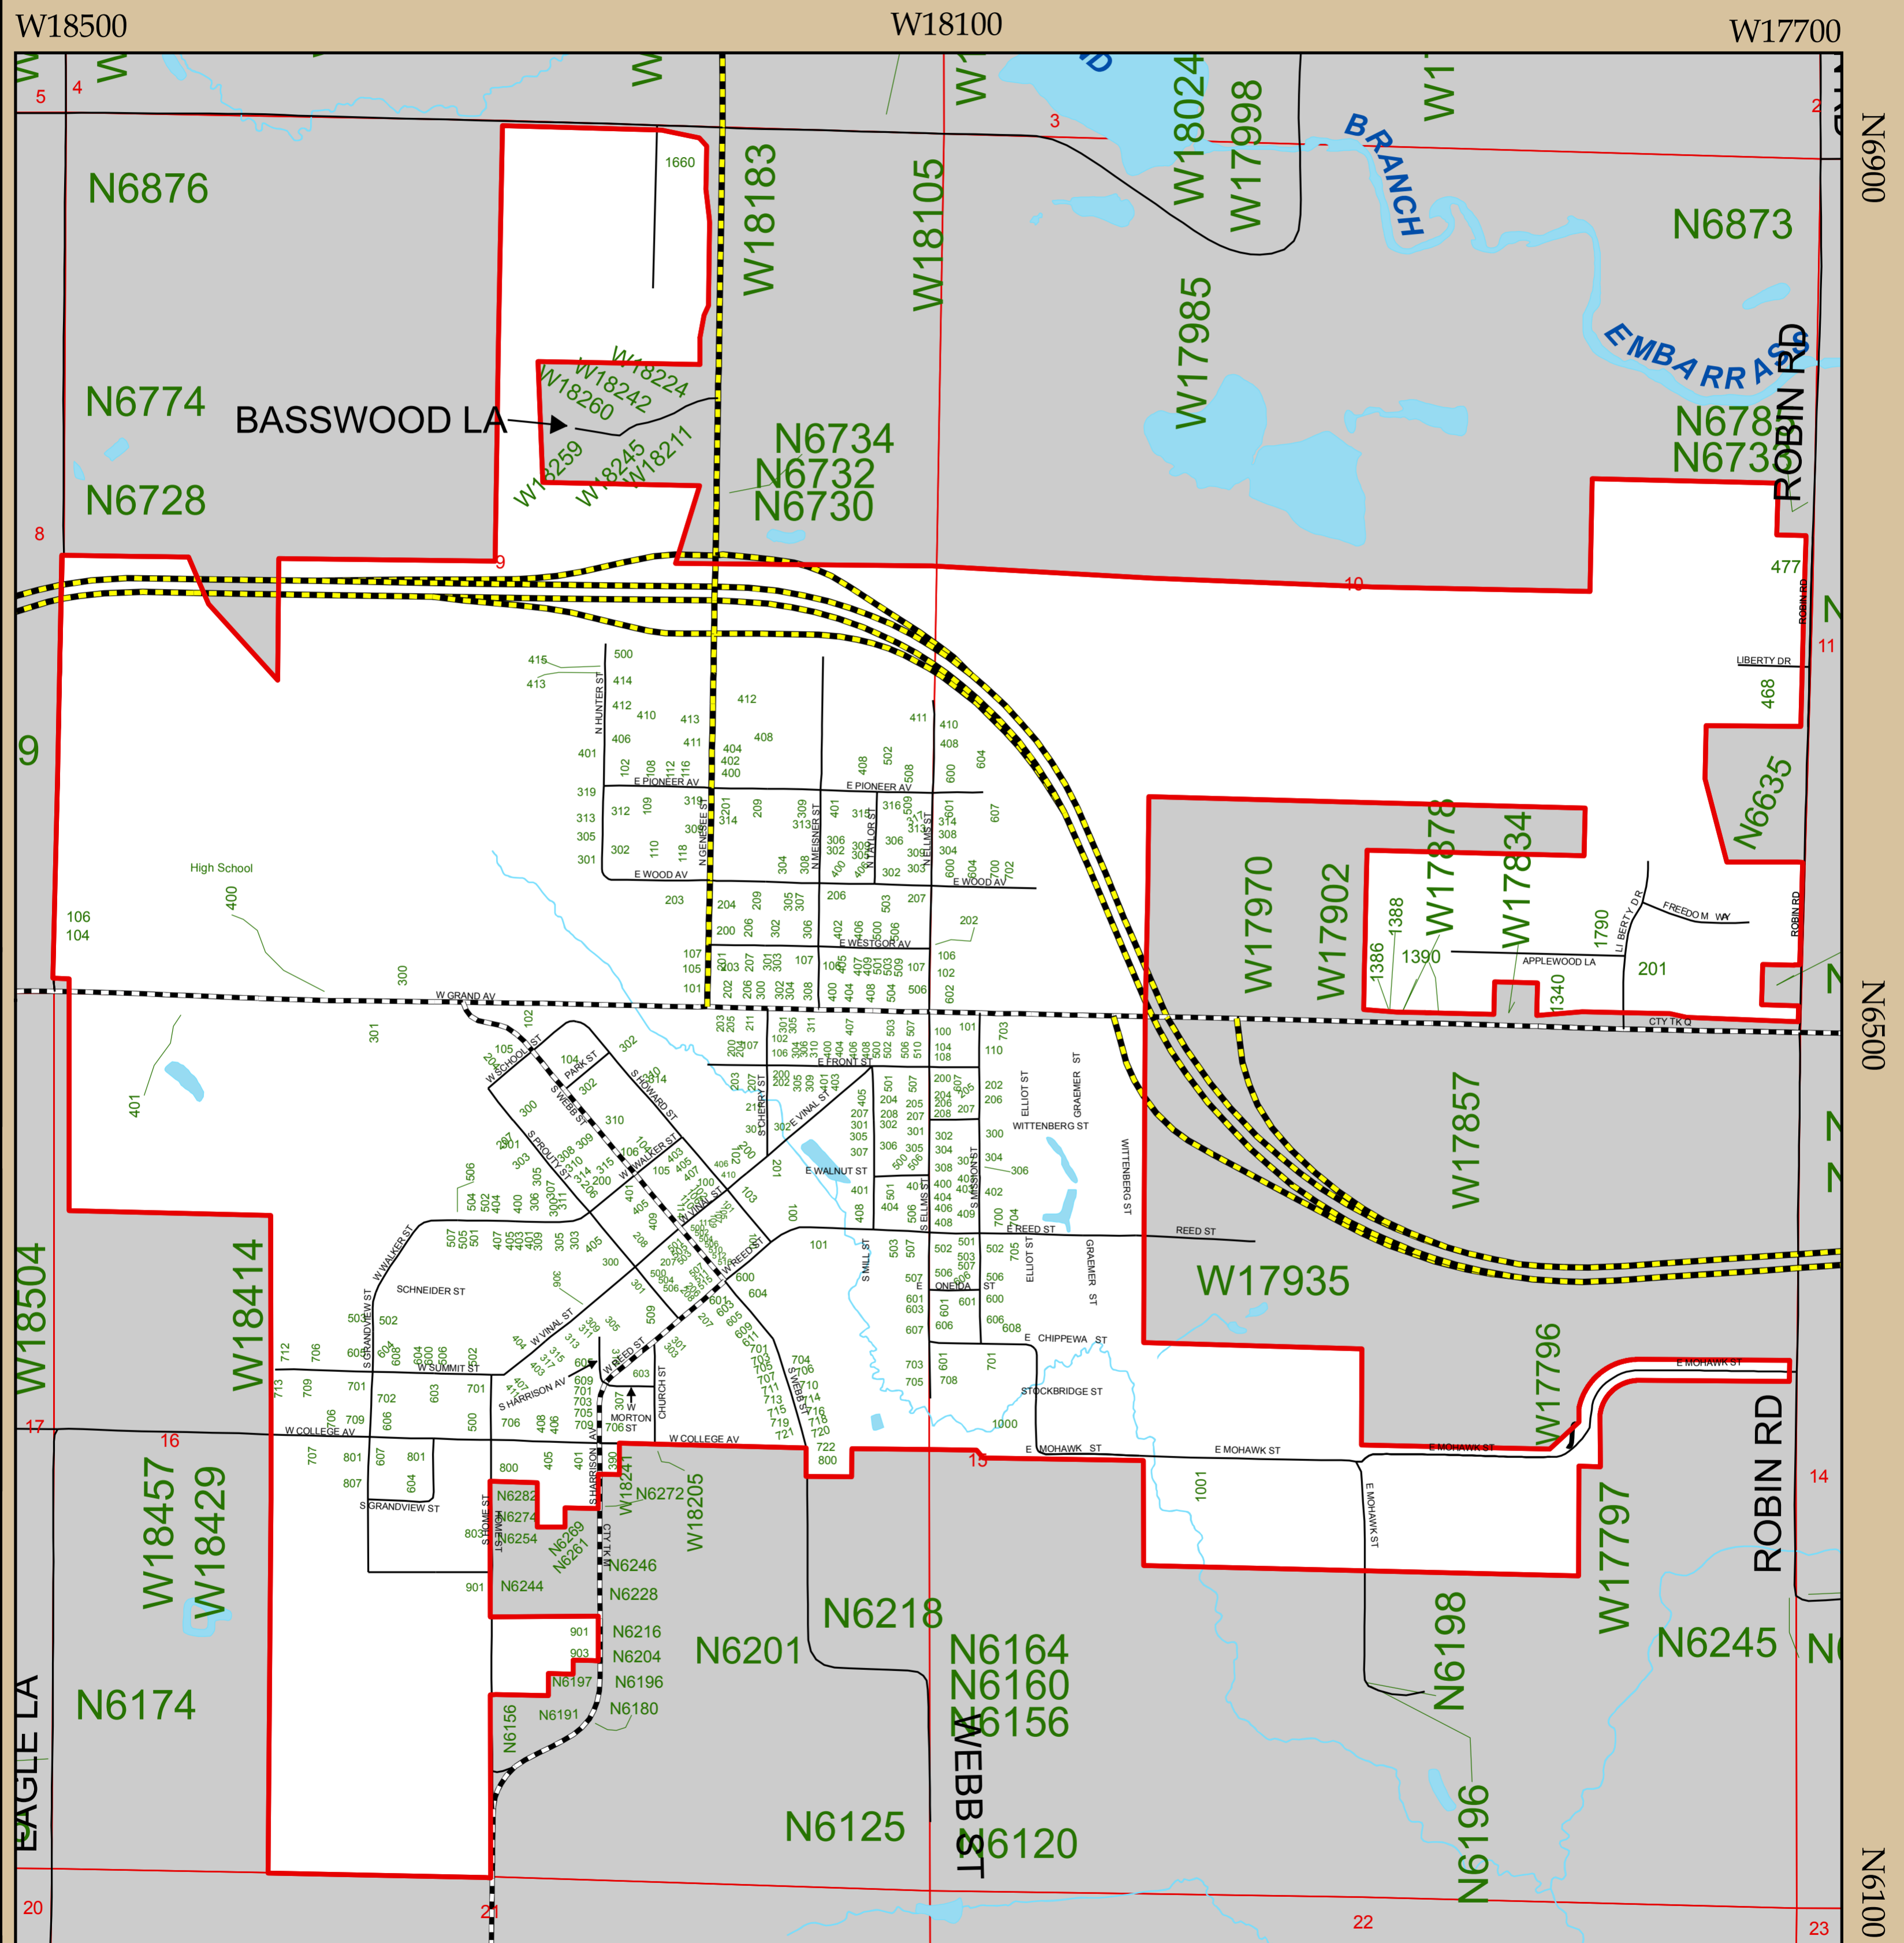

Village of Wittenberg

Legend

- Federal/State Highways
- County Highways
- Town/Municipal Roads
- Private Roads
- Railroads
- Waterbodies

Information depicted on this map was interpreted from digital orthophotography and various other land records. An attempt was made to accurately represent the information shown hereon, however, recent changes in the physical and cultural landscape many not be represented. This map is intended for planning and general use only. Please refer to the original source documents for detailed information. If you have any questions or discover any discrepancies on this map, please contact the Shawano County Technology Services Dept. 715-526-4614.

Cartography: Jenna Kerkhoff
 Shawano County Technology Services
 Date: 08 April 2014

Village of Wittenberg